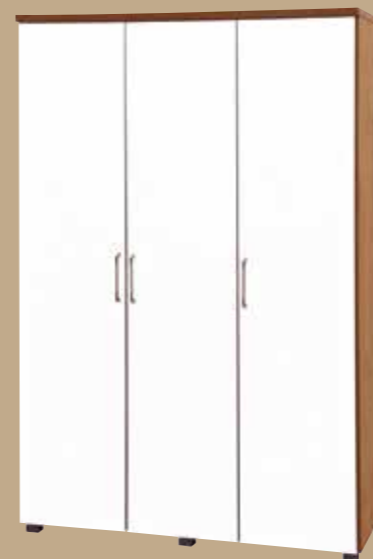

3 Door Wardrobe
Internal Shelf: YES
Hanging Rail: YES
W: 1200 x D: 520 x H: 1865mm